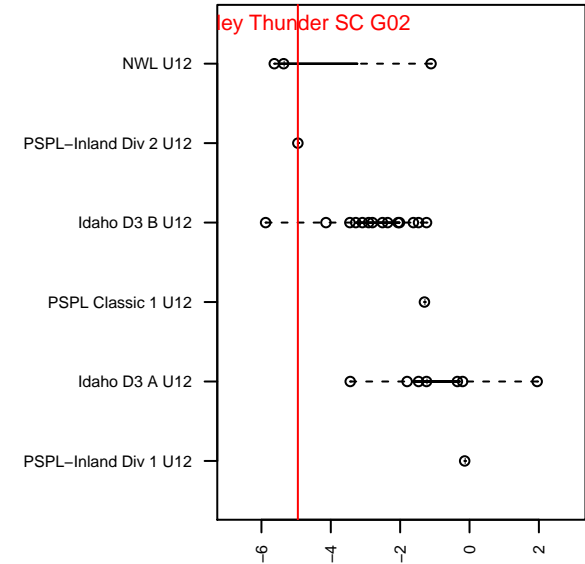

**attack and defense rating
relative to others at age
and all opponents in last 13 months**